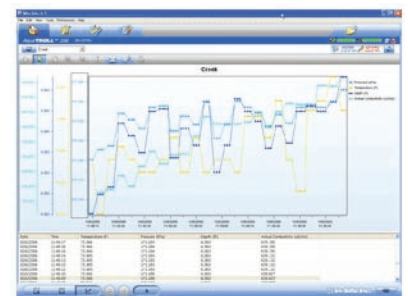

Instrument Control Software

In-Situ Win-Situ® 5.0

Win-Situ® 5.0 takes a fresh new approach to monitoring instrument control software with a large, easy-to-read display, icon-based buttons, and friendly wizards. The basic functions – Home (real-time data view), Logging, Calibration, Setup, and MyData – are organized by five large tabs at the top of the screen. When connected, the unit type and serial are displayed on every screen. A dashboard includes the time of the instrument along with battery and memory gauges.

Data logging setup has never been easier with the new setup wizard. The Logging Setup Wizard guides every step, including setting reference points and display modes, to ensure error-free logging configuration.

Win-Situ® 5 software is included with the purchase of Level TROLL 300, 500 and 700 instruments. It's also included with the purchase of the Level TROLL® 100 Docking Station.

FEATURES

- Start, Stop, Pause or Restart buttons for logging files
- Specify start and stop times
- Multi-step pumping test function – restart logarithmic sampling within the same file
- Real-time data viewing
- Instrument alarms and reminders
- Simple export to CSV, Excel® and other analysis programs
- Site data management tools
- Automation tools
- Add notes